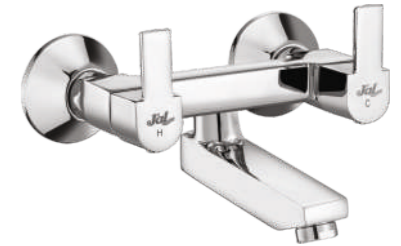

77732 Single Lever Wall Mixer set (Conc.) 'Forged Body' with 'Easy Turn' Divertor with overhead shower & tub filler 15mm
MRP 6967/-
(Also available in Push Type Div.)

77570 Wall Mixer Comp. Body Set (conc.) with 'Easy Turn' Divertor with tub filler & overhead shower 15 mm/20mm
MRP 6537/-

77556 Wall Mixer Comp. Body Set (conc.) with 'Easy Turn' Divertor with tub filler, overhead & hand showers 15 mm
MRP 8076/-

77736 Single Lever Wall Mixer set (Conc.) 'Forged Body' with 'Easy Turn' Divertor with tub filler, overhead & hand showers 15 mm
MRP 8506/-
(Also available in Push Type Div.)

Catalogue 058 Ver - 01-2018

Dras

Go with the flow

77616 Single Lever Basin Mixer 15 mm
MRP 2598/-

77220 Pillar Tap 15 mm MRP 1378/-

77390 Bib Tap 'Two Way' 15mm
MRP 1298/-

77634 Sink Mixer with Swivel Spout
15mm (with Hot & Cold Levers)
MRP 3698/-

77634G Sink Mixer with Goose Neck
Swivel Spout 15mm
(with Hot & Cold Levers)
MRP 4486/-

77640 Wall Mixer Bath 15mm
MRP 3698/-

77362 Bib Tap 'Long Body' 15 mm
MRP 1125/-

77360 Bib Tap 15 mm
MRP 1014/-

77480 Angle Stop Cock 15mm
MRP 798/-