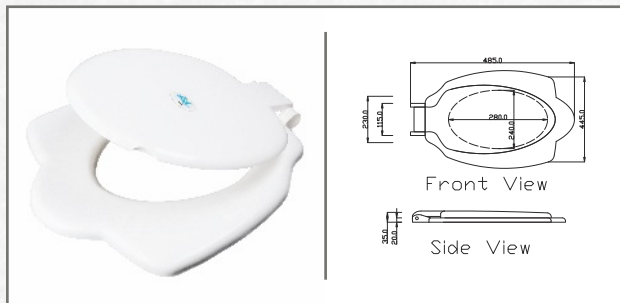

SEAT COVERS