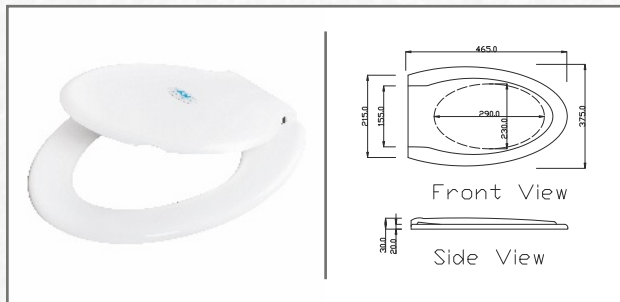

SEAT COVERS