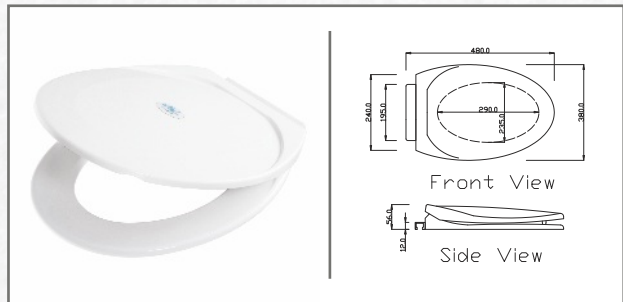

SEAT COVERS