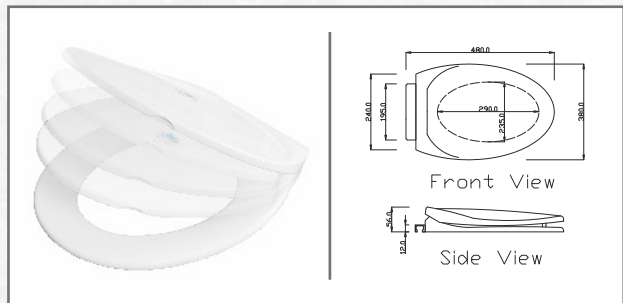

SEAT COVERS