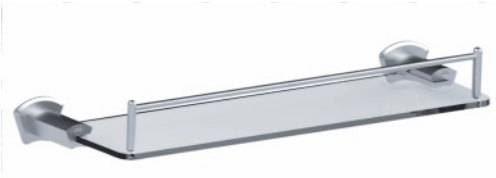

**NEUR**  
The  
*Elegant*  
expression

— Bath Accessories —

86540 Soap Tray

86542 Twin Holder for Tumbler and Soap Tray

86544 Tumbler Holder

86520 Towel Rail 'Twin Bracket' 600 mm

86552 Rectangular Glass Shelf

86530 Towel Rack 600 mm

86524 Towel Ring

86562 Robe Hook 'Twin'

86548 Toilet Paper Holder with cutter

**Jal**  
Joy of India

JUPITER AQUA LINES LTD.

D-192, Industrial Area, Phase 8-B, Mohali (Chandigarh) -160071 India

**85220** Pillar Tap 15 mm

**85612** Single Lever Wall Mounted (Concealed) Basin Mixer 15 mm (Also available in round flange)

**85366U** Bib Tap (Con.) with U Spout for Basin/Sink 15mm  
**85366** Bib Tap (Con.) 15mm

**85634** Single Lever Sink Mixer with Swivel spout 15 mm

**85730** S/Lever W/Mixer (Conc.) 'Forged Body' with 'Easy Turn' Divertor 15mm  
**85830** S/ Lever W/Mixer (Conc.) High Flow  
**85940** S/ Lever Wall Mixer (Conc.) 3 Inlet